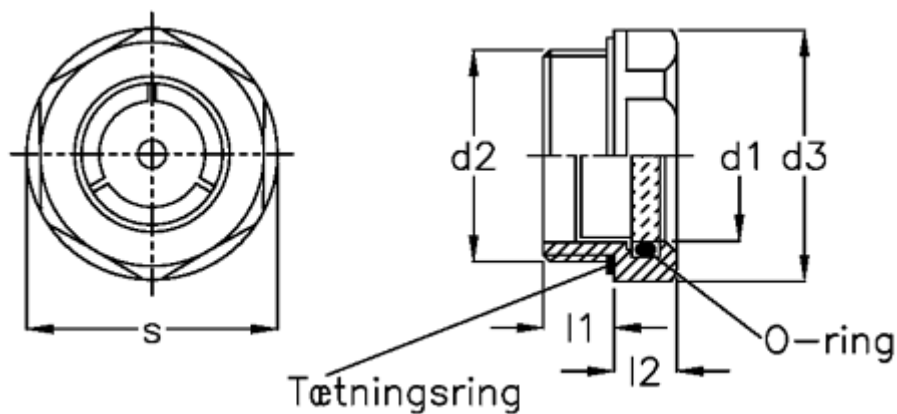

Data Sheet

Article number: 20900524

Description: E+G Oil level sight glass
GN 743-24-M33x1,5-A

Measures

d1	= 24
d2	= M33x1,5
d3	= 40
l1	= 11.0
l2	= 8.5
Max pressure	= -
Max vacuum mbar	= -
s	= 36